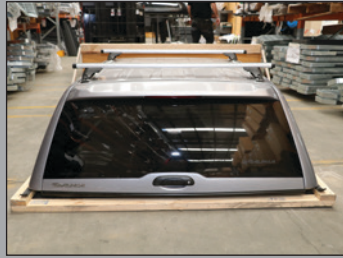

The below specials prices are relevant to the canopies listed on this document only. All canopies are brand new, prices include GST and installation.

Updated: 02/08/2017

Page 3 of 3

DAMAGED STOCK DUE TO FREIGHT

ALPHA WORKSTYLE CANOPIES - CME (LIFT UP DOORS)

PART NUMBER	VEHICLE	COLOUR CODE	AVAIL. STOCK	PRICE	SPECIAL
OS-CA-TH15-A-5C-03	Toyota Hilux Dual Cab "A" Deck (09/2015+)	Silver Sky (1D6)	1	$3,785.00	$3635.00

CONDITION: Visible scratch on bottom rear of canopy, otherwise new condition with no functionality faults.

REFERENCE NUMBER: CXWTOD415172416

REFERENCE IMAGES:

**Our ROOF RACK SPECIAL is still running...
All canopies come with a set of FREE Alpha 2 bar roof racks*!**